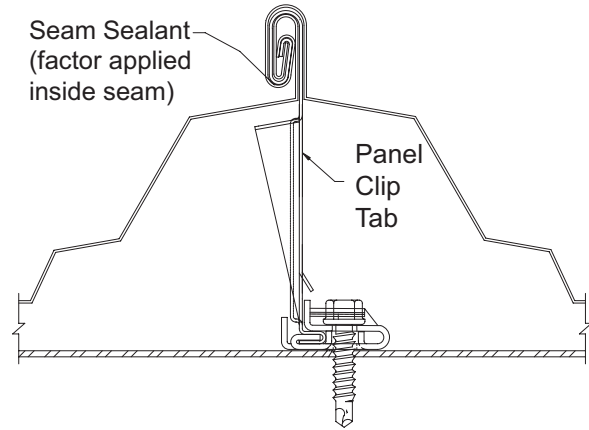

TripleLok+®

QuadLok+®

Factory mutual ratings that have been achieved with the TS-324™ roof system.

FM Rating	Seam	Gauge	Purlin Spacing
1-90	TripleLok+	24	5' 0"
1-120	TripleLok+	22	5' 0"
1-120	QuadLok+	24	5' 0"
1-165	QuadLok+	24	2' 6"
1-180	QuadLok+	22	2' 6"