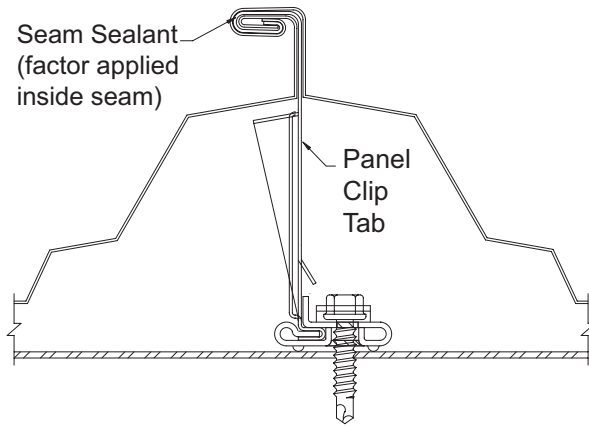

TripleLok+®

QuadLok+®

Factory mutual ratings that have been achieved with the TS-324™ roof system.

FM Rating	Seam	Gauge	Purlin Spacing
1-90	TripleLok+	24	5' 0"
1-120	TripleLok+	22	5' 0"
1-120	QuadLok+	24	5' 0"
1-165	QuadLok+	24	2' 6"
1-180	QuadLok+	22	2' 6"